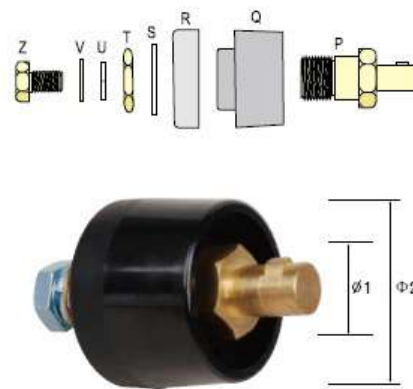

WELDING CABLE CONNECTORS 焊机电缆接头

CABLE PLUG 电缆插头(CP)

Notice: Standard is black color, if need red color, pls contact Zenli

Code	Type mm ²	Ømm	Φmm	AMP.Max
CP10-25	10-25mm ²	14	26	200
CP35-50	35-50mm ²	21	34	315
CP50-70	50-70mm ²	21	38	400
CP70-95	70-95mm ²	24	38	500

CABLE SOCKET 电缆插座(CS)

Notice: Standard is black color, if need red color, pls contact Zenli

Code	Type mm ²	Ømm	Φmm	AMP.Max
CS10-25	10-25mm ²	14	26	200
CS35-50	35-50mm ²	21	37	315
CS50-70	50-70mm ²	21	37	400
CS70-95	70-95mm ²	24	41	500

WELDING PANEL CONNECTORS 焊机面板接头

PANEL SOCKET 面板插座(PS)

Notice: Standard is black color, if need red color, pls contact Zenli

Code	Type mm ²	Ø1mm	Φ2mm	AMP.Max
PS10-25	10-25mm ²	14	32	200
PS35-50	35-50mm ²	21	41	315
PS50-70	50-70mm ²	21	48	400
PS70-95	70-95mm ²	24	51	500

PANEL PLUG 面板插头(PP)

Notice: Standard is black color, if need red color, pls contact Zenli

Code	Type mm ²	Ø1mm	Φ2mm	AMP.Max
PP10-25	10-25mm ²	14	32	200
PP35-50	35-50mm ²	21	41	315
PP50-70	50-70mm ²	21	48	400
PP70-95	70-95mm ²	24	51	500