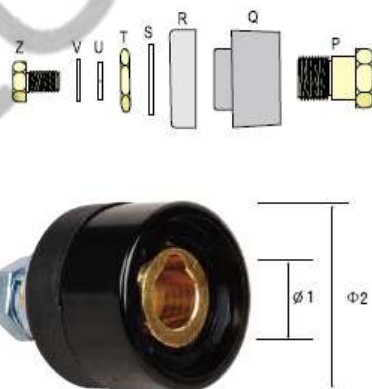

WELDING CABLE CONNECTORS 焊机电缆接头

CABLE PLUG 电缆插头(CP)

Notice: Standard is black color, if need red color, pls contact Zenli

Code	Type mm ²	Ømm	Φmm	AMP.Max
CP10-25	10-25mm ²	14	26	200
CP35-50	35-50mm ²	21	34	315
CP50-70	50-70mm ²	21	38	400
CP70-95	70-95mm ²	24	38	500

CABLE SOCKET 电缆插座(CS)

Notice: Standard is black color, if need red color, pls contact Zenli

Code	Type mm ²	Ømm	Φmm	AMP.Max
CS10-25	10-25mm ²	14	26	200
CS35-50	35-50mm ²	21	37	315
CS50-70	50-70mm ²	21	37	400
CS70-95	70-95mm ²	24	41	500

WELDING PANEL CONNECTORS 焊机面板接头

PANEL SOCKET 面板插座(PS)

Notice: Standard is black color, if need red color, pls contact Zenli

Code	Type mm ²	Ø1mm	Φ2mm	AMP.Max
PS10-25	10-25mm ²	14	32	200
PS35-50	35-50mm ²	21	41	315
PS50-70	50-70mm ²	21	48	400
PS70-95	70-95mm ²	24	51	500

PANEL PLUG 面板插头(PP)

Notice: Standard is black color, if need red color, pls contact Zenli

Code	Type mm ²	Ø1mm	Φ2mm	AMP.Max
PP10-25	10-25mm ²	14	32	200
PP35-50	35-50mm ²	21	41	315
PP50-70	50-70mm ²	21	48	400
PP70-95	70-95mm ²	24	51	500