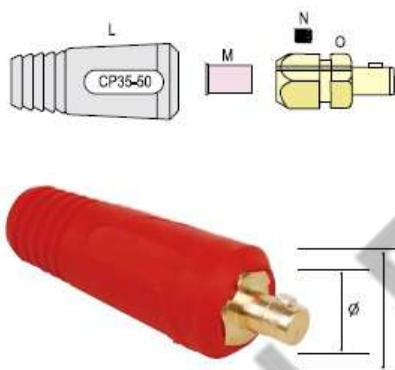

WELDING CABLE CONNECTORS 焊机电缆接头

CABLE PLUG 电缆插头(CP)

Notice: Standard is black color, if need red color, pls contact Zenli

Code	Type mm ²	Ømm	Φmm	AMP.Max
CP10-25	10-25mm ²	14	26	200
CP35-50	35-50mm ²	21	34	315
CP50-70	50-70mm ²	21	38	400
CP70-95	70-95mm ²	24	38	500

CABLE SOCKET 电缆插座(CS)

Notice: Standard is black color, if need red color, pls contact Zenli

Code	Type mm ²	Ømm	Φmm	AMP.Max
CS10-25	10-25mm ²	14	26	200
CS35-50	35-50mm ²	21	37	315
CS50-70	50-70mm ²	21	37	400
CS70-95	70-95mm ²	24	41	500

WELDING PANEL CONNECTORS 焊机面板接头

PANEL SOCKET 面板插座(PS)

Notice: Standard is black color, if need red color, pls contact Zenli

Code	Type mm ²	Ø1mm	Φ2mm	AMP.Max
PS10-25	10-25mm ²	14	32	200
PS35-50	35-50mm ²	21	41	315
PS50-70	50-70mm ²	21	48	400
PS70-95	70-95mm ²	24	51	500

PANEL PLUG 面板插头(PP)

Notice: Standard is black color, if need red color, pls contact Zenli

Code	Type mm ²	Ø1mm	Φ2mm	AMP.Max
PP10-25	10-25mm ²	14	32	200
PP35-50	35-50mm ²	21	41	315
PP50-70	50-70mm ²	21	48	400
PP70-95	70-95mm ²	24	51	500